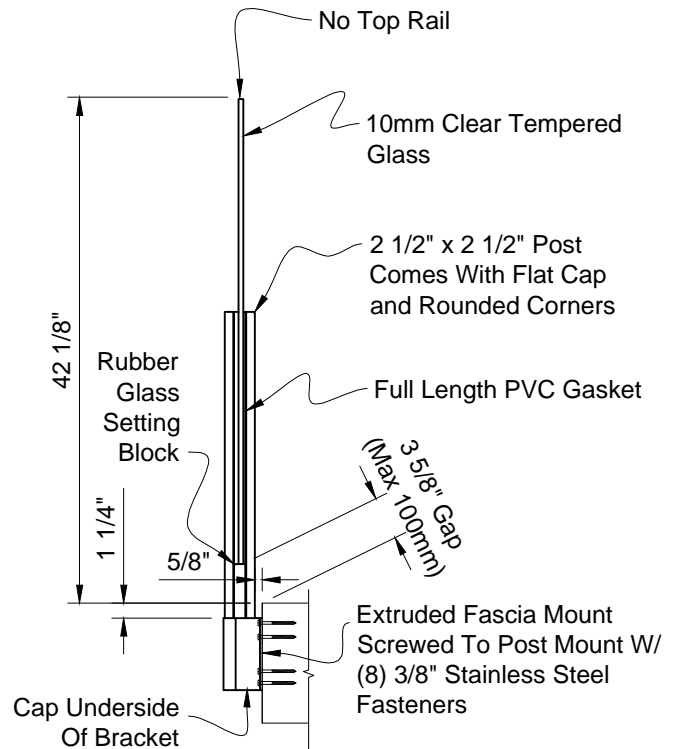

C
03
STYLE

17' Deck Shown
White or Black Installed Starting @ Just
$1,696.71
Service Is Less Than Two Weeks

C1
03
STYLE

17' Deck Shown
White or Black Installed Starting @ Just
$1,957.55
Service Is Less Than Two Weeks

Style "C"	Area#1	Area#2	Area#3	Area#4
42" Top Mount Frameless				
Under 100 Feet	99.81	$106.49	$110.18	$118.88
Over 100 Feet	99.05	$104.14	$108.44	$111.31
Style "C1"	Area#1	Area#2	Area#3	Area#4
42" Face Mount Frameless				
Under 100 Feet	115.15	$122.50	$126.19	$134.89
Over 100 Feet	114.39	$120.15	$124.45	$127.32

For Area:
www.alteredbydesign.ca/gallery
For Service Booking:
www.alteredbydesign.ca/tree
This revision is for 2018 per foot installed railing. Please ensure you check for the most current revision.

Web: www.alteredbydesign.ca

Email: TLRailing@gmail.com

Professional Railing Experts

03
REV01
2018-02-15