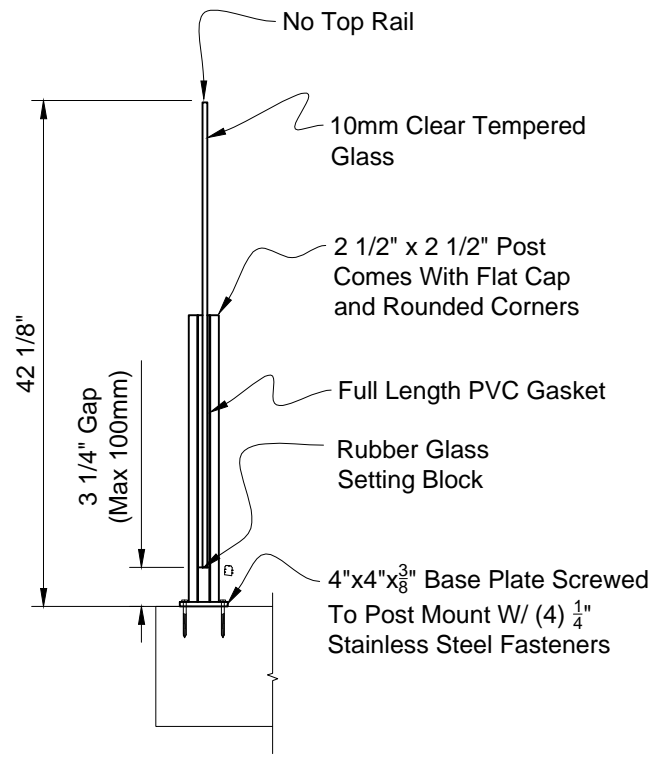

C
03
STYLE

17' Deck Shown
White or Black Installed Starting @ Just
$1,696.71
Service Is Less Than Two Weeks

C1
03
STYLE

17' Deck Shown
White or Black Installed Starting @ Just
$1,957.55
Service Is Less Than Two Weeks

Style "C"	Area#1	Area#2	Area#3	Area#4
42" Top Mount Frameless				
Under 100 Feet	99.81	$106.49	$110.18	$118.88
Over 100 Feet	99.05	$104.14	$108.44	$111.31
Style "C1"	Area#1	Area#2	Area#3	Area#4
42" Face Mount Frameless				
Under 100 Feet	115.15	$122.50	$126.19	$134.89
Over 100 Feet	114.39	$120.15	$124.45	$127.32

For Area:
www.alteredbydesign.ca/gallery
For Service Booking:
www.alteredbydesign.ca/tree
This revision is for 2018 per foot installed railing. Please ensure you check for the most current revision.

Web: www.alteredbydesign.ca

Email: TLRailing@gmail.com

Professional Railing Experts

03
REV01
2018-02-15