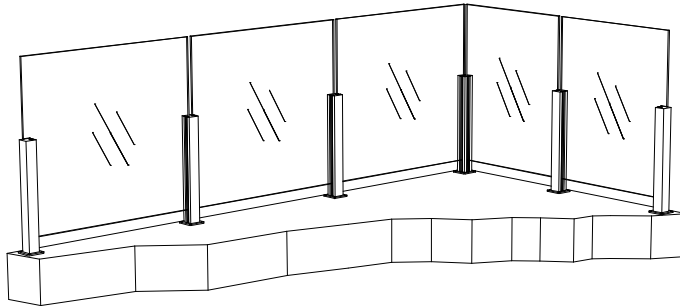

STYLE "C"
42" TOP MOUNT FRAMELESS GLASS
Looking From Outside

STYLE "C"
42" TOP MOUNT FRAMLESS GLASS
Looking From Inside

17' Deck Shown
White or Black Installed Starting @ Just
$1,696.71
Service Is Less Than Two Weeks