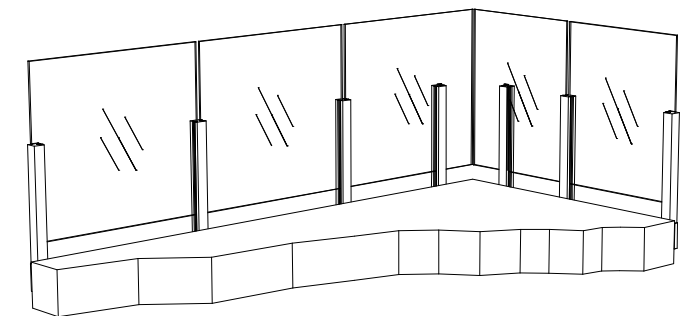

STYLE "C1"
42" FACE MOUNT FRAMELESS GLASS
Looking From Inside

17' Deck Shown
White or Black Installed Starting @ Just
$1,957.55
Service Is Less Than Two Weeks

Style "C"	Area#1	Area#2	Area#3	Area#4
42" Top Mount Frameless				
Under 100 Feet	99.81	$106.49	$110.18	$118.88
Over 100 Feet	99.05	$104.14	$108.44	$111.31
Style "C1"	Area#1	Area#2	Area#3	Area#4
42" Face Mount Frameless				
Under 100 Feet	115.15	$122.50	$126.19	$134.89
Over 100 Feet	114.39	$120.15	$124.45	$127.32

For Area:
www.alteredbydesign.ca/gallery
For Service Booking:
www.alteredbydesign.ca/tree
This revision is for 2018 per foot installed railing. Please ensure you check for the most current revision.

Web: www.alteredbydesign.ca

Email: TLRailing@gmail.com