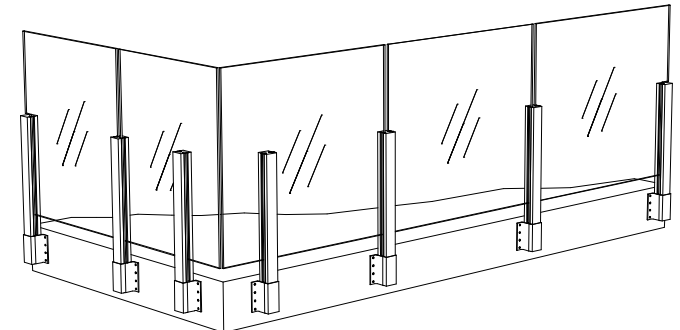

STYLE "C1"
42" FACE MOUNT FRAMELESS GLASS
Looking From Outside